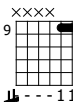

A chave do coração

Adriana Arydes

♩ = 66

Acordes

A

B

C#m

1

C#5

-14 -14 -14 -14 -14 -14

E5

13 -1 -1 -1 -1 -1

F#5

14 -14 -14 -14 -14 -14

G#5

14 -14 -14 -14 -14 -14

2/0	4/2	6/4

Pontas

A

16 -11 -11 -11 -11 -11

B

7 -11 -11 -11 -11 -11

C#

9 -11 -11 -11 -11 -11