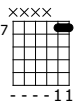

A chave do coração

Adriana Arydes

♩ = 66

Acordes

A

B

C#m

1

C#5

-14 -14 -14 -14 -14 -14

E5

13 -1 -1 -1 -1 -1

F#5

14 -14 -14 -14 -14 -14

G#5

14 -14 -14 -14 -14 -14

2/0	4/2	6/4

Pontas

A

16 -11 -11 -11 -11 -11

B

7 -11 -11 -11 -11 -11

C#

9 -11 -11 -11 -11 -11